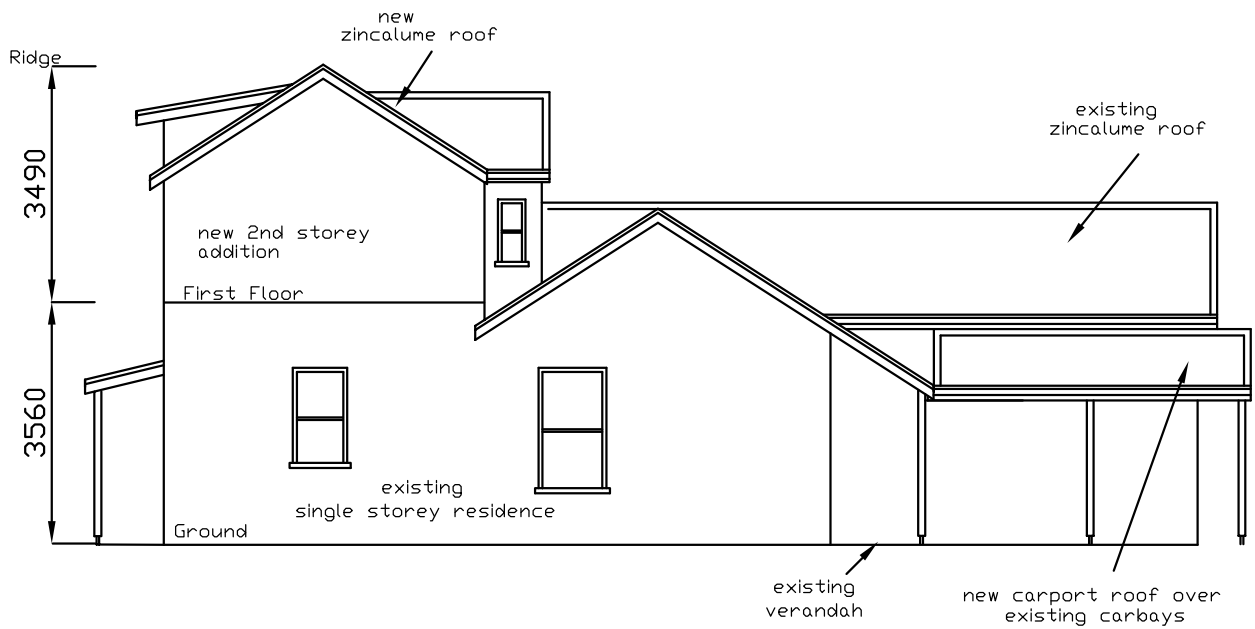

SOUTH ELEVATION

WEST ELEVATION

DRAWING TITLE		DRAWING NO.
ELEVATIONS		B 5
		SCALE
		1:100
PROJECT	EXTENSION WHITE ST NORTH FREMANTLE	DATE
		30/03/2006
HARDIE DESIGN		
31 HERBERT ST. NORTH FREMANTLE Telephone: 0417 968046		