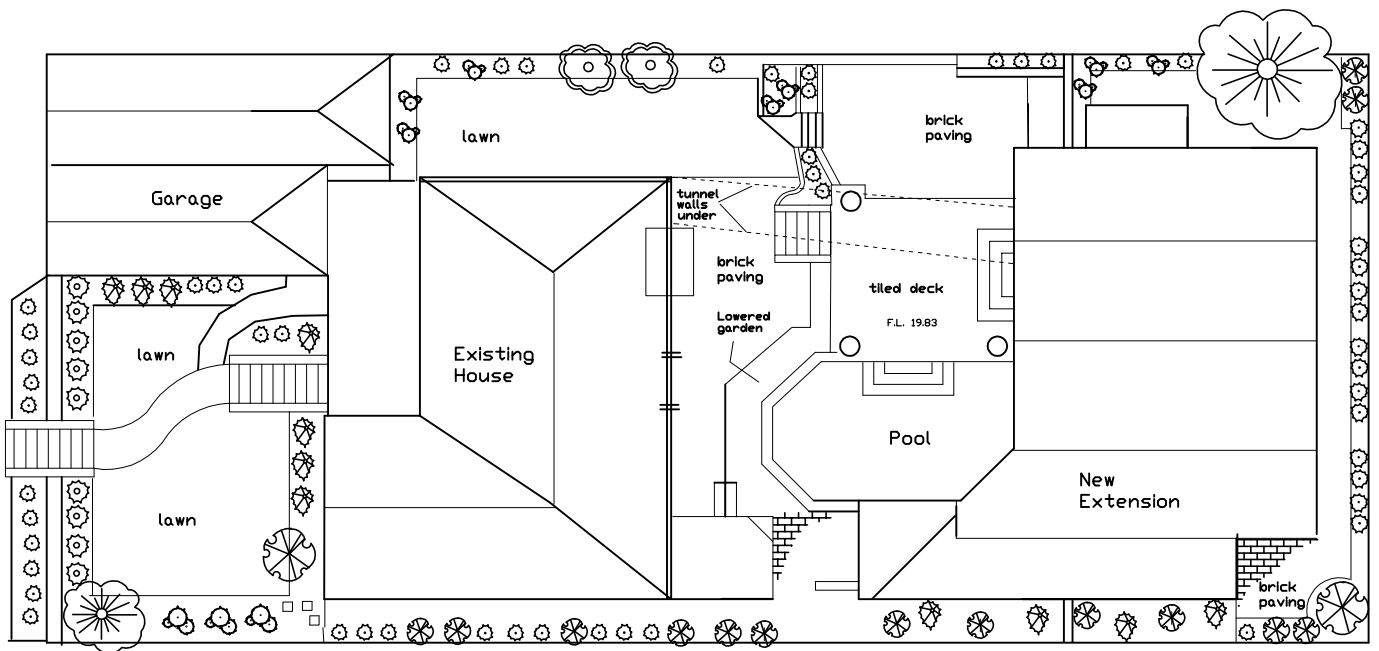

BASEMENT LEVEL

LEGEND

-  Large shrubs < 2m
Callistemons, Melaleucas
Banksias, Hakeas
-  Small shrubs
Acacias, Darwinias,
Chamelauciums
-  New trees
Agonis flexuosa
other deciduous
-  Cocos palms
Bangalows
-  Ground covers
Grevilleas, Kennedyas
-  Existing trees
-  Brick Paving

DRAWING TITLE		DRAWING NO.
LANDSCAPE PLAN BASEMENT		B 7
PROJECT		SCALE
EXTENSION 31 HERBERT ST. NORTH FREMANTLE		1:200
		DATE
		30/03/2006
		R: 30/08/2006
Craig & Angela Hardie 2 WHITE STREET NORTH FREMANTLE Telephone: 93356243		